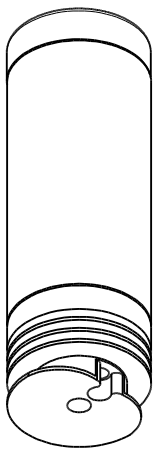

DESCRIPTION  
**Combination 2NM TriColor with Anchor LED Navigation Light**

Certifications:  
 ABYC-A16, COLREGS '72.

Visibility/ Intensity/ Color/ Source:  
 112 Degrees 2NM Port (LED Red) & Starboard (LED Green).  
 135 Degrees 2NM White LED Stern.  
 360 Degrees 2NM White LED Anchor.

Base:  
 Material: Aluminum, 6061, T6511.  
 Finish: Anodized Black Hardcoat, MIL-A-8625, Type III CL2.

Mounting Options:  
 End User, 1/4 x 20 x 3/8 deep Female Threads at Bottom.  
 1" Pole Mount, PADPT1.  
 3/4" Pole Mount, PADPT75.  
 360 Bracket, BRKT360.

Used:  
 Atop Sail Boat Mast.

**Signal Mate, LLC**

SIZE <b>A</b>	DWG NO. 2W3.001	Marine Vessel LED Navigation Light www.SignalMate.com	REV
DATE 7/15/2014	MFG Signal Mate	SHEET 1 of 1	