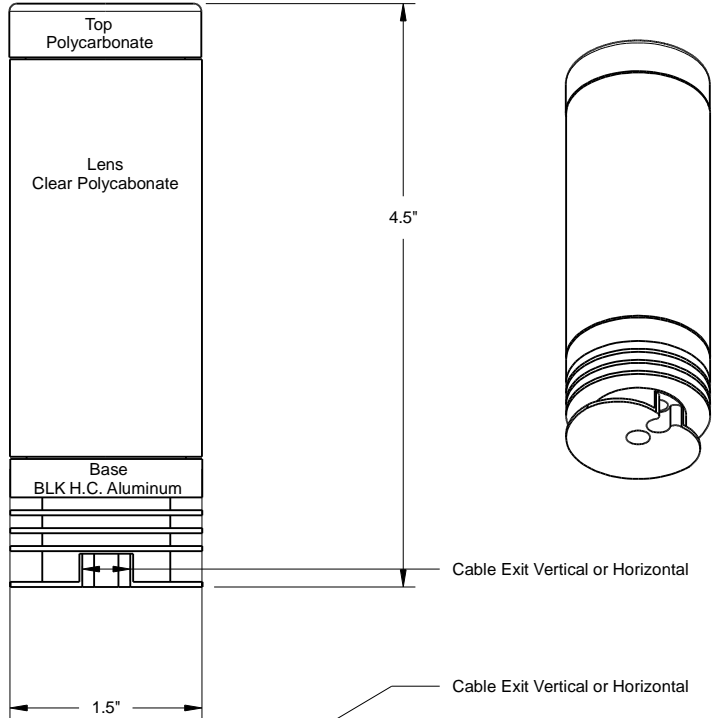

DESCRIPTION  
**Combination 2NM TriColor with Anchor LED Navigation Light**

Certifications:  
 ABYC-A16, COLREGS '72.

Visibility/ Intensity/ Color/ Source:  
 112 Degrees 2NM Port (LED Red) & Starboard (LED Green).  
 135 Degrees 2NM White LED Stern.  
 360 Degrees 2NM White LED Anchor.

Base:  
 Material: Aluminum, 6061, T6511.  
 Finish: Anodized Black Hardcoat, MIL-A-8625, Type III CL2.

Mounting Options:  
 End User, 1/4 x 20 x 3/8 deep Female Threads at Bottom.  
 1" Pole Mount, PADPT1.  
 3/4" Pole Mount, PADPT75.  
 360 Bracket, BRKT360.

Used:  
 Atop Sail Boat Mast.

**Signal Mate, LLC**

SIZE <b>A</b>	DWG NO. 2W3.001	Marine Vessel LED Navigation Light www.SignalMate.com	REV
DATE 7/15/2014	MFG Signal Mate	SHEET 1 of 1	