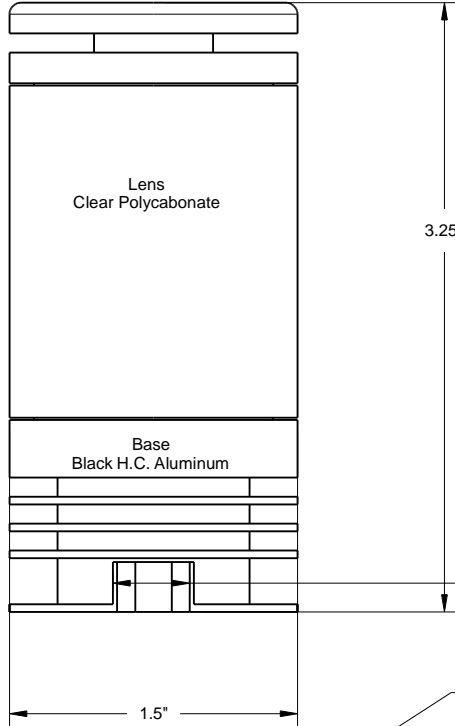

DESCRIPTION

3NM Masthead, 2NM Port, 2NM Starboard,
2NM Stern, 2NM White, 2NM Red, 2NM Green

Certifications:
ABYC-A16, COLREGS '72.

Visibility/ Intensity/ color/ Source:
225 Degrees 3NM White LED Masthead.
112 Degrees 2NM Port (Red LED) & Starboard (Green LED).
135 Degrees 2NM White LED Stern.
360 Degrees 2NM White, Red, Green.

Base:
Material: Aluminum, 6061, T6511.
Finish: Anodized Black Hardcoat, MIL-A-8625, Type III CL2.

Mounting Options:
End User, 1/4 x 20 x 3/8 deep Female Threads at Bottom.
Bracket Termination, BRKTTERM.
1" Pole Mount, PADPT1.
3/4" Pole Mount, PADPT75.
Mast Mount, BRKTMMT
Rail Mount, RAILMT

Top
BLK Hard Coat Aluminum

Cable Exit Vertical or Horizontal

CableExit Vertical or Horizontal

1/4 x 20 x 3/8" Deep Female Threads for Mounting

Signal Mate, LLC

SIZE A	DWG NO. 112.225.002	Marine Vessel LED Navigation Light www.SignalMate.com	REV
DATE 7/15/2014	MFG Signal Mate	SHEET 1 of 1	