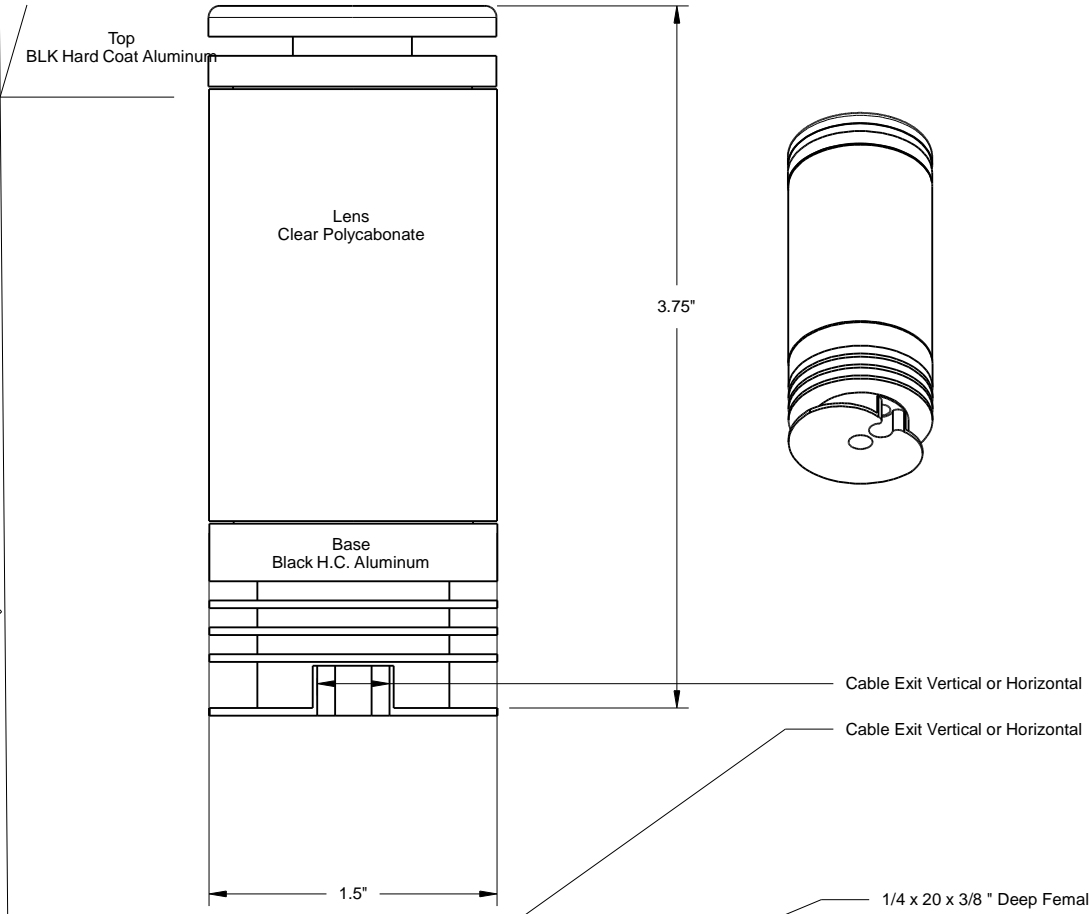

DESCRIPTION

Combination 3NM Masthead with Anchor LED Navigation Light

Certifications:
ABYC-A16, COLREGS '72.

Visibility/ Intensity/ Light Source:
225 Degrees 3NM White LED Masthead.
360 Degrees 3NM White LED Anchor.

Base:
Material: Aluminum, 6061, T6511.
Finish: Anodized Black Hardcoat, MIL-A-8625, Type III CL2.

Mounting Options:
End User, 1/4 x 20 x 3/8 deep Female Threads at Bottom.
360 Bracket, BRKT360.
1" Pole Mount, PADPT1.
3/4" Pole Mount, PADPT75.

Signal Mate, LLC

SIZE A	DWG NO. 112.225.02	Marine Vessel LED Navigation Light www.SignalMate.com	REV
DATE 7/15/2014	MFG Signal Mate		SHEET 1 of 1